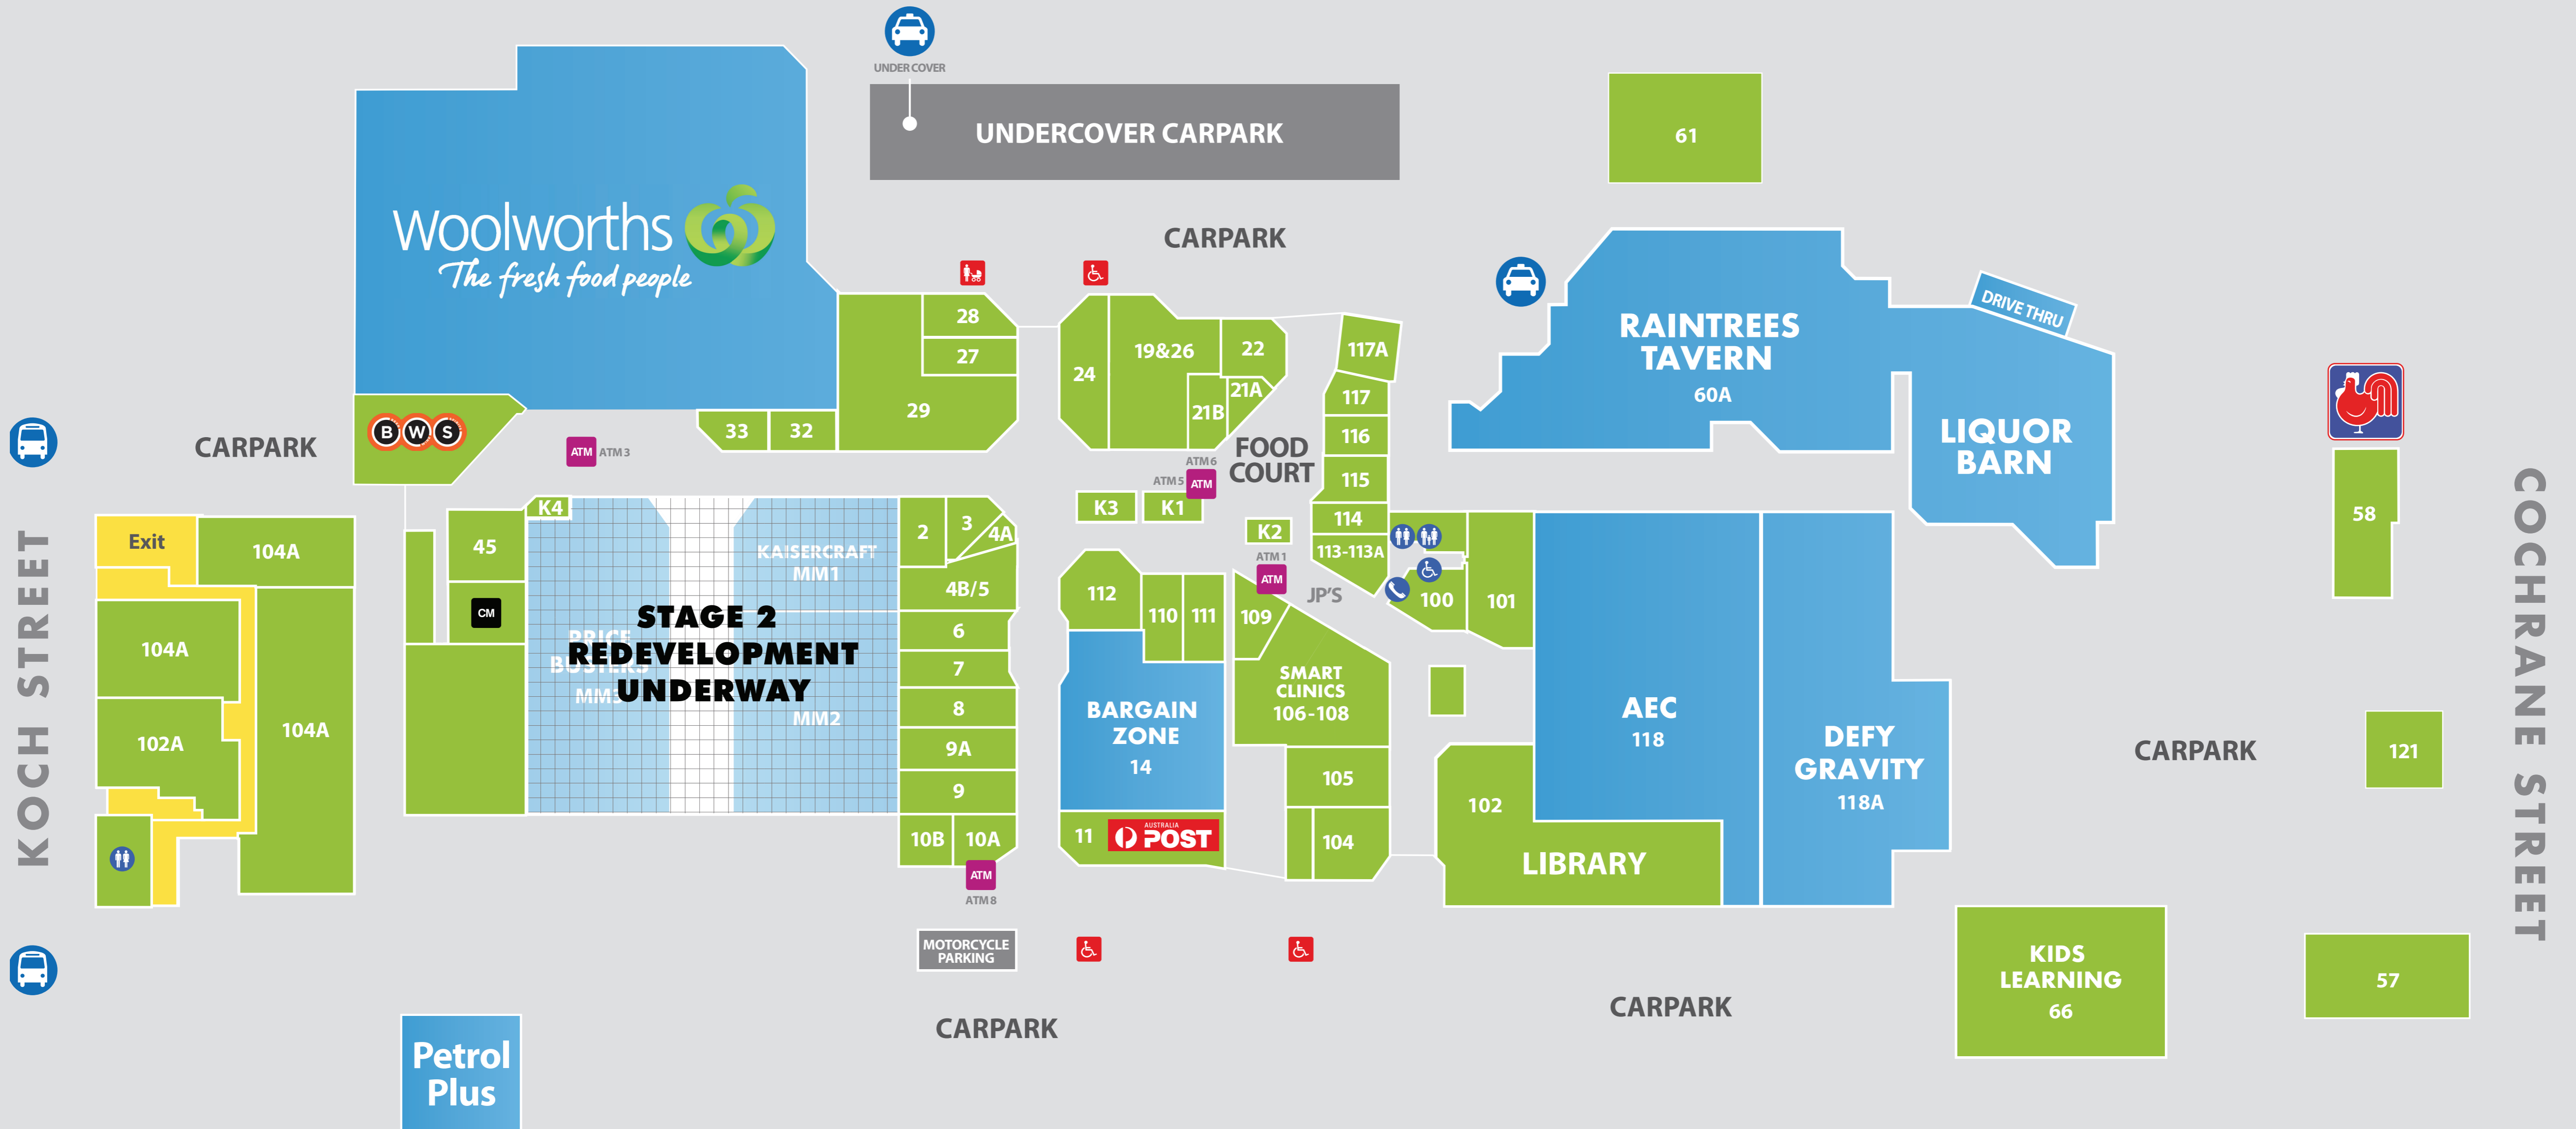

## ALFRED STREET

- ATM**
- Major Stores**
- Toilet**
- Family Room**
- Disabled Parking**
- Centre Management**
- Specialty Stores**
- Disabled Toilet**
- Telephone**
- Undercover Carpark**
- Bus Terminal**
- Taxi Rank**

### GENERAL

BWS (BEER WINE SPIRITS).....	
BARGAIN ZONE .....	14
KAISERCRAFT .....	M1
PRICEBUSTERS.....	M3
RAINTREES NEWSAGENCY .....	24
RAINTREES TAVERN.....	60A
SMOKEMART & GIFTBOX .....	33
TSG TOBACCO STATION .....	4A

### SERVICES

JUSTICE OF THE PEACE (MON, & THURS ONLY).....	111
AUSTRALIAN ELECTORAL COMMISSION (AEC).....	118
AUSTRALIA POST .....	11
CAIRNS KIDS EARLY LEARNING CENTRE.....	66
CAIRNS UPHOLSTERY WORKS.....	57
HIMALAYAN COMMUNITY CARE SERVICES .....	10B
KUMON .....	100
MANUNDA LIBRARY .....	102
QML PATHOLOGY.....	21B
DEFY GRAVITY .....	118A
WOOLWORTHS PETROL PLUS (EG FUEL) .....	

### FRESH FOOD

DELICIOUS FOOD POINT .....	27
CAFÉ 63 .....	19
FISH D'LISH .....	114
HOT WOK.....	115
RED ROOSTER.....	58
ROAST STACK.....	116
SMILE SUSHI.....	K3
SUBWAY .....	22
SWEET TIME.....	113
URBAN COFFEE & CO.....	121
WOOLWORTHS.....	