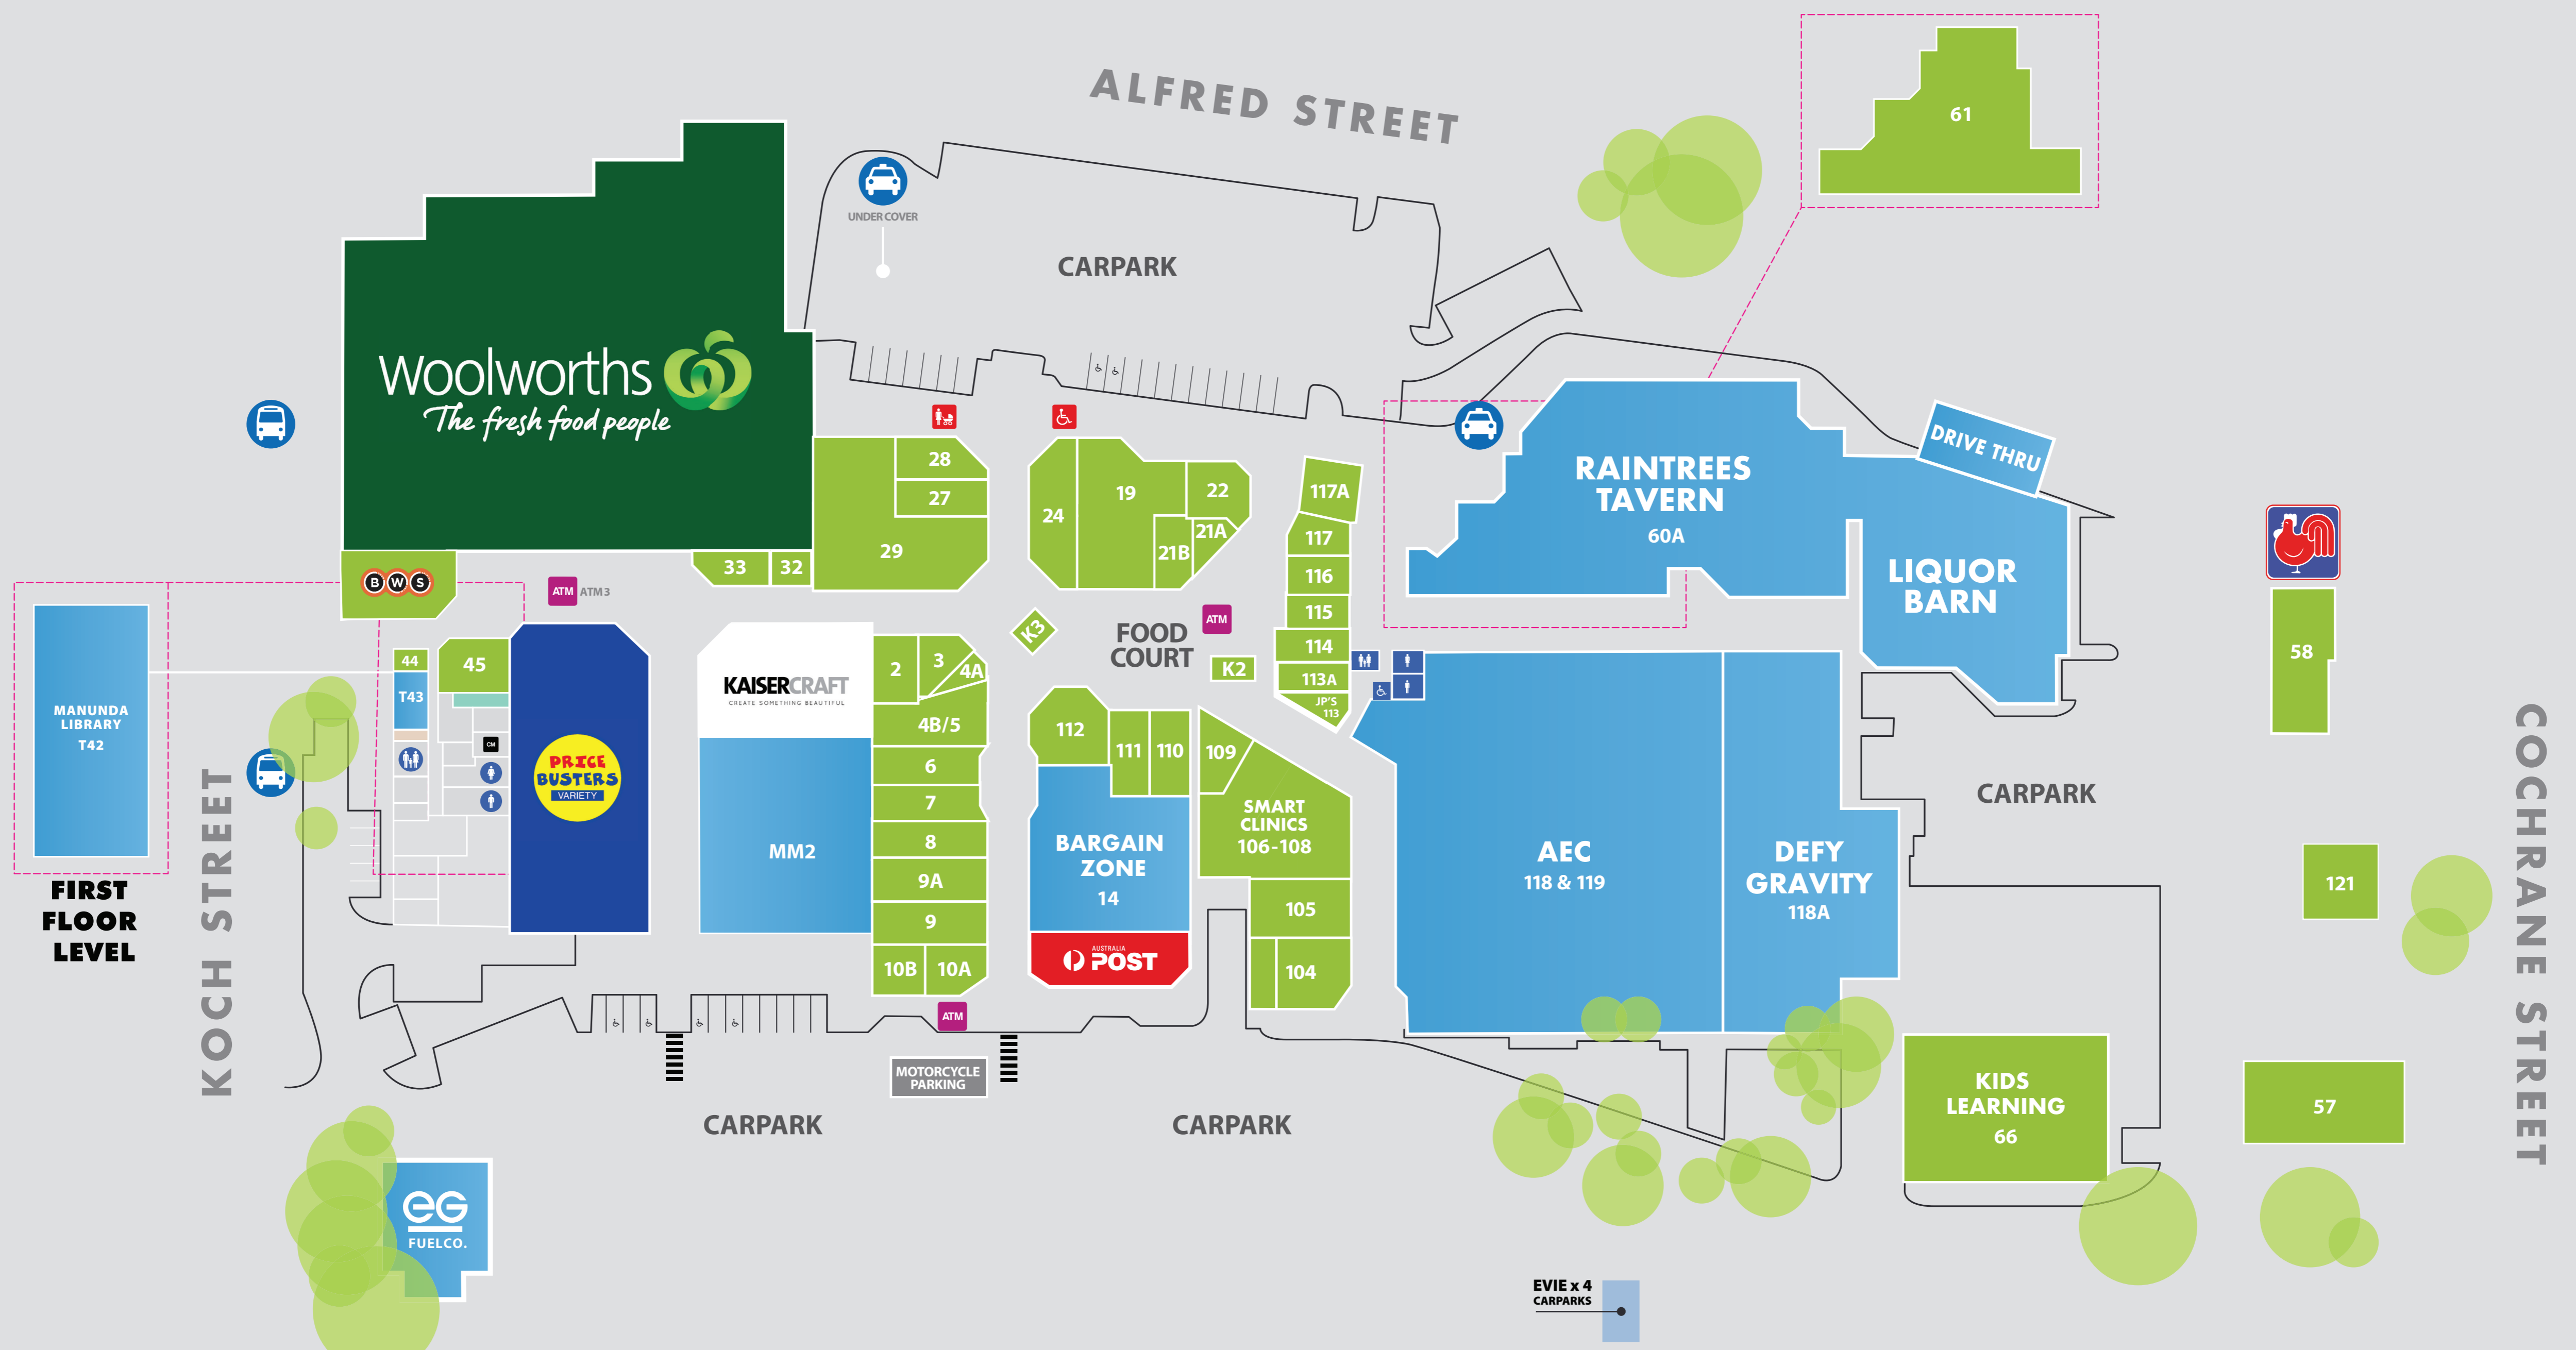

CENTRE DIRECTORY

RAINTREES.NET.AU

- Centre Management
- Major Stores
- Toilet
- Family Room
- Disabled Parking
- ATM
- Specialty Stores
- Disabled Toilet
- Telephone
- Taxi Rank
- Bus Terminal

GENERAL

BWS (BEER WINE SPIRITS).....	
BARGAIN ZONE	14
KAISERCRAFT	M1
PRICEBUSTERS.....	M3
RAINTREES NEWSAGENCY	24
RAINTREES TAVERN.....	60A
SMOKEMART & GIFTBOX	33
TSG TOBACCO STATION	4A

ATMs

NEXT PAYMENTS.....	ATM 3
NEXT PAYMENTS.....	ATM 5
NEXT PAYMENTS.....	ATM 8

SERVICES

AEC.....	118 & 119
JUSTICE OF THE PEACE (MON, & THURS ONLY)	113
AUSTRALIAN ELECTORAL COMMISSION (AEC).....	118
AUSTRALIA POST	11
CAIRNS KIDS EARLY LEARNING CENTRE	66
CAIRNS UPHOLSTERY WORKS.....	57
HIMALAYAN COMMUNITY CARE SERVICES	10B
INDIVIDUAL EMPOWERMENT NETWORK.....	7
KUMON	100
MANUNDA LIBRARY	T42 & T43
QML PATHOLOGY	21B
DEFY GRAVITY	118A
WOOLWORTHS EG FUELCO.	
EVIE CHARGING STATIONS.....	

FASHION

60'S CHILD.....	6
AUSTRALIAN RED CROSS.....	9B
CROWTEX IMPORTS	110
LOVENA BRIDAL STUDIO.....	57
MILLERS FASHION CLUB	4B/5

FRESH FOOD

DELICIOUS FOOD POINT	27
CAFÉ 63	19
FISH D'LISH	114
HOT WOK.....	115
RED ROOSTER.....	58
ROAST STACK.....	116
SMILE SUSHI.....	K3
SUBWAY	22
URBAN COFFEE & CO.....	121
WOOLWORTHS.....	

Raintrees
SHOPPING CENTRE
COMMUNITY - VALUE - CONVENIENCE